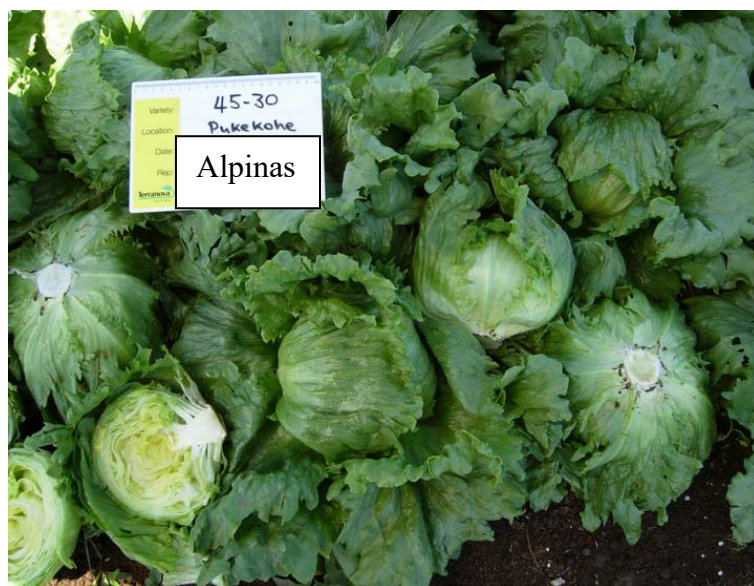

ALPINAS RZ

Terranova
SEEDS

Crisphead Lettuce

- Spring and Late Autumn harvest
- Dark green leaves
- Good vigour in cool conditions
- Best results harvested in spring
- Well closed base and nice round head shape
- Sits upright making for easier harvest
- Very good uniformity with high cut out rates
- Resistant; HR Bl: 16-23, 25, 31, 32 Nr:0/Pb

Additional comments and cultural notes

Resistance Key

HR = High Resistance IR = Intermediate Resistance

Bl = Bremia (downy mildew) Nr = Nasanovia aphid Pb = Lettuce root aphid

For further information consult your local Dealer, seedling nursery or Terranova Seeds representative