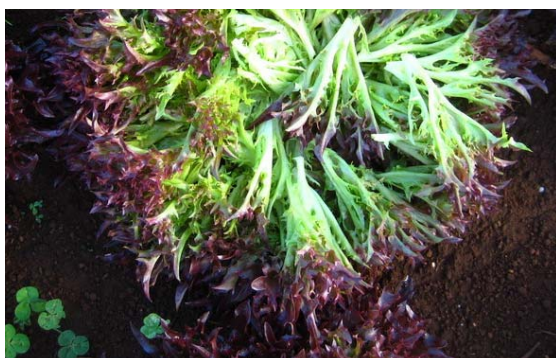

# DUPLEX RZ

**Terranova**  
SEEDS

**Lettuce**

**Salanova®**

**Deep red, sweet, crisp, frisée type**

- **Exciting red crispy frisee type**
- **Double red colour and nice leaf shape. Good colour combined with good flavour**
- **Good vigour and fast growth rates producing large size heads**
- **Very high yield potential ideal for processing**
- **Deeply incised leaves with small stem scar for higher quality processing**
- **HR Bl:16-28, 30-32 / Nr:0**